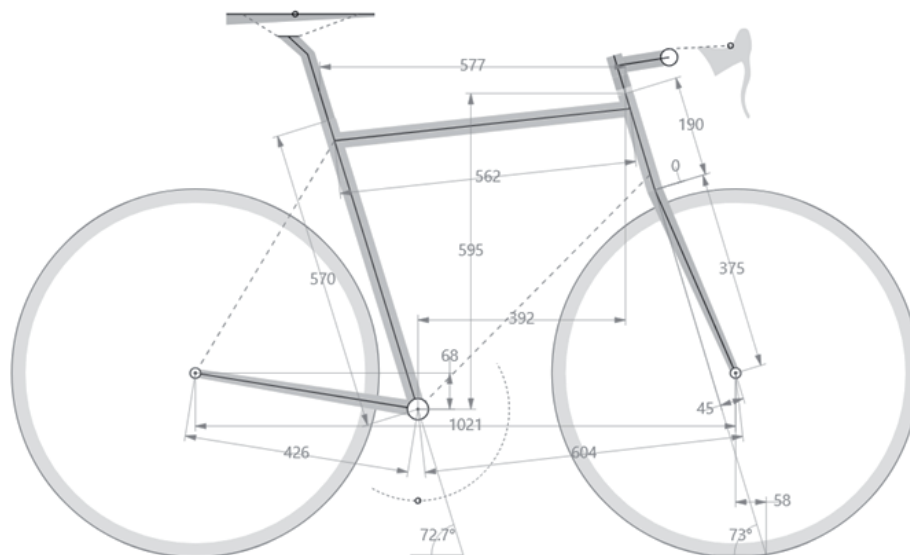

TAGLIA XL

	CM	INCHES
VERTICAL TUBE CENTRE-CENTRE	53	20.86
VERTICAL TUBE CENTRE-TOP	57	22.44
HORIZONTAL TUBE	56.2	22.12
VIRTUAL HORIZONTAL TUBE	57.7	22.71
STEERING TUBE	19	7.48
STACK	59.5	23.42
REACH	39.2	15.43
CHAIN STAY	42.6	16.77
WHEELBASE	102.1	40.19
CENTRE BB TO GROUND	27.9	10.98
FRONT CENTRE BASE	60.4	25.78
VERTICAL TUBE ANGLE	72.7°	72.7°
STEERING TUBE ANGLE	73°	73°
RAKE	4.5	1.77
STEERING TRAIL	5.8	2.28
ADVISABLE SADDLE BB-TOP SADDLE HEIGHT	73 - 81	28.7 - 31.9
ADVISABLE PERSON HEIGHT	175 - 184	5'74" - 6'03"