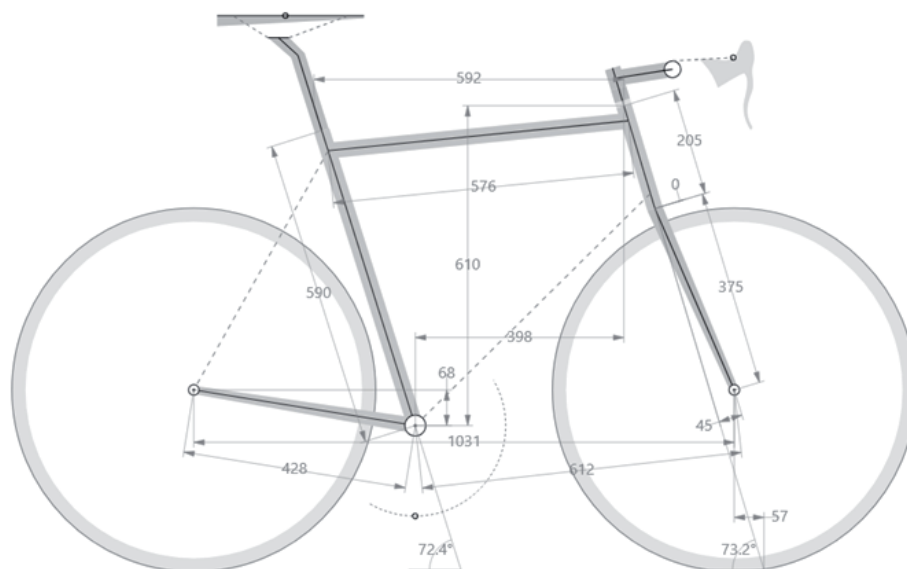

TAGLIA XXL

	CM	INCHES
VERTICAL TUBE CENTRE-CENTRE	55	21.65
VERTICAL TUBE CENTRE-TOP	59	23.22
HORIZONTAL TUBE	57.6	22.67
VIRTUAL HORIZONTAL TUBE	59.2	23.3
STEERING TUBE	20.5	8.07
STACK	61	24.01
REACH	39.8	15.66
CHAIN STAY	42.8	16.85
WHEELBASE	103.1	40.59
CENTRE BB TO GROUND	27.9	10.98
FRONT CENTRE BASE	61.2	24.09
VERTICAL TUBE ANGLE	72.4°	72.4°
STEERING TUBE ANGLE	73.2°	73.2°
RAKE	4.5	1.77
STEERING TRAIL	5.7	2.24
ADVISABLE SADDLE BB-TOP SADDLE HEIGHT	75 - 85	29.5 - 33.5
ADVISABLE PERSON HEIGHT	178 - 190	5'77" - 6'23"