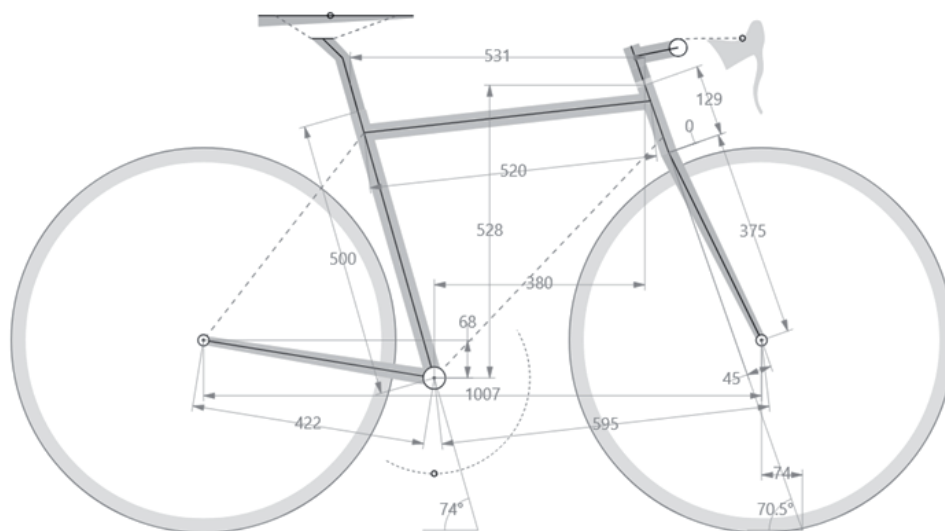

***Daccordi***  
Cycling Passion

**STRADIVA**

Guida alle taglie

# TAGLIA XS

	CM	INCHES
VERTICAL TUBE CENTRE-CENTRE	43	16.92
VERTICAL TUBE CENTRE-TOP	47	18.5
HORIZONTAL TUBE	50.6	19.92
VIRTUAL HORIZONTAL TUBE	51.8	20.39
STEERING TUBE	11	4.33
STACK	51	20.07
REACH	37.5	14.76
CHAIN STAY	42.2	16.61
WHEELBASE	99.6	39.21
CENTRE BB TO GROUND	27.9	10.98
FRONT CENTRE BASE	58.3	22.95
VERTICAL TUBE ANGLE	74.3°	74.3°
STEERING TUBE ANGLE	70.5°	70.5°
RAKE	4.5	1.77
STEERING TRAIL	7.4	2.91
ADVISABLE SADDLE BB-TOP SADDLE HEIGHT	59 - 68	23 - 27
ADVISABLE PERSON HEIGHT	155 - 167	5'08" - 5'48"

# TAGLIA S

	CM	INCHES
VERTICAL TUBE CENTRE-CENTRE	46	18.11
VERTICAL TUBE CENTRE-TOP	50	19.68
HORIZONTAL TUBE	52	20.47
VIRTUAL HORIZONTAL TUBE	53.1	20.9
STEERING TUBE	12.9	5.07
STACK	52.8	20.78
REACH	38	14.96
CHAIN STAY	42.2	16.61
WHEELBASE	100.7	39.64
CENTRE BB TO GROUND	27.9	10.98
FRONT CENTRE BASE	59.5	23.42
VERTICAL TUBE ANGLE	74°	74°
STEERING TUBE ANGLE	70.5°	70.5°
RAKE	4.5	1.77
STEERING TRAIL	7.4	2.91
ADVISABLE SADDLE BB-TOP SADDLE HEIGHT	64 - 72	25 - 28
ADVISABLE PERSON HEIGHT	163 - 172	5'34" - 5'64"

# TAGLIA M

	CM	INCHES
VERTICAL TUBE CENTRE-CENTRE	48	18.89
VERTICAL TUBE CENTRE-TOP	52	20.47
HORIZONTAL TUBE	53.7	21.14
VIRTUAL HORIZONTAL TUBE	55.1	21.69
STEERING TUBE	15	5.9
STACK	55.2	21.73
REACH	38.7	15.23
CHAIN STAY	42.4	16.69
WHEELBASE	101.5	39.96
CENTRE BB TO GROUND	27.9	10.98
FRONT CENTRE BASE	60	23.62
VERTICAL TUBE ANGLE	73.5°	73.5°
STEERING TUBE ANGLE	71.5°	71.5°
RAKE	4.5	1.77
STEERING TRAIL	6.7	2.63
ADVISABLE SADDLE BB-TOP SADDLE HEIGHT	68 - 76	26.8 - 30
ADVISABLE PERSON HEIGHT	168 - 178	5'51" - 5'84"