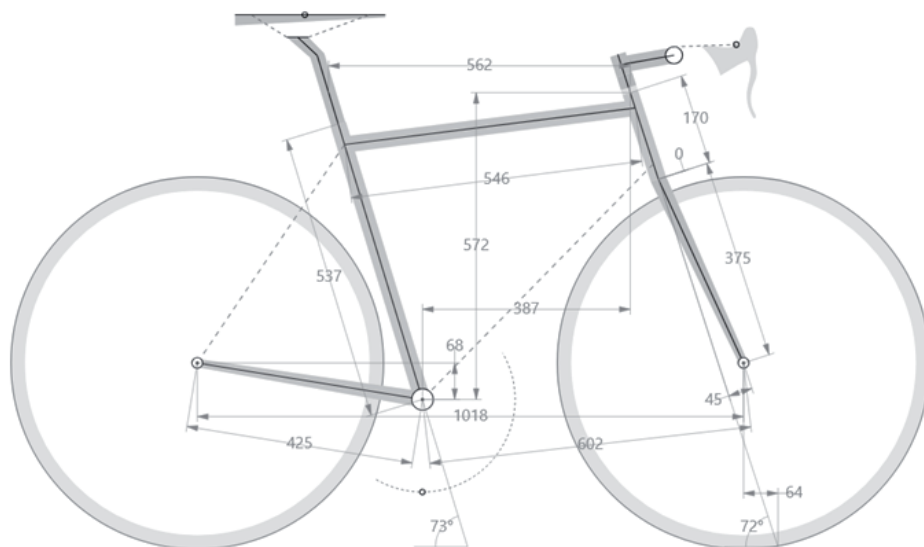

TAGLIA L

	CM	INCHES
VERTICAL TUBE CENTRE-CENTRE	50	19.68
VERTICAL TUBE CENTRE-TOP	54	21.26
HORIZONTAL TUBE	54.6	21.49
VIRTUAL HORIZONTAL TUBE	56.2	22.12
STEERING TUBE	17	6.69
STACK	57.2	22.52
REACH	38.7	15.23
CHAIN STAY	42.5	16.73
WHEELBASE	101.8	40.07
CENTRE BB TO GROUND	27.9	10.98
FRONT CENTRE BASE	60.2	23.7
VERTICAL TUBE ANGLE	73°	73°
STEERING TUBE ANGLE	72°	72°
RAKE	4.5	1.77
STEERING TRAIL	6.4	2.52
ADVISABLE SADDLE BB-TOP SADDLE HEIGHT	70 - 78	27.5 - 31
ADVISABLE PERSON HEIGHT	172 - 182	5'64" - 5'97"