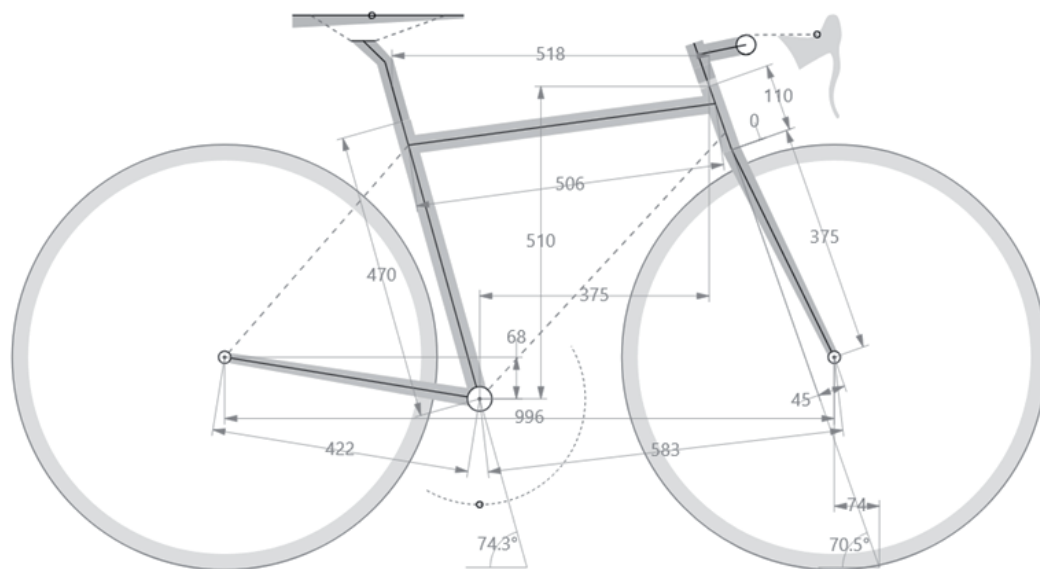

***Daccordi***  
Cycling Passion

**STRADIVA**

Guida alle taglie

# TAGLIA XS

	CM	INCHES
VERTICAL TUBE CENTRE-CENTRE	43	16.92
VERTICAL TUBE CENTRE-TOP	47	18.5
HORIZONTAL TUBE	50.6	19.92
VIRTUAL HORIZONTAL TUBE	51.8	20.39
STEERING TUBE	11	4.33
STACK	51	20.07
REACH	37.5	14.76
CHAIN STAY	42.2	16.61
WHEELBASE	99.6	39.21
CENTRE BB TO GROUND	27.9	10.98
FRONT CENTRE BASE	58.3	22.95
VERTICAL TUBE ANGLE	74.3°	74.3°
STEERING TUBE ANGLE	70.5°	70.5°
RAKE	4.5	1.77
STEERING TRAIL	7.4	2.91
ADVISABLE SADDLE BB-TOP SADDLE HEIGHT	59 - 68	23 - 27
ADVISABLE PERSON HEIGHT	155 - 167	5'08" - 5'48"

# TAGLIA S

	CM	INCHES
VERTICAL TUBE CENTRE-CENTRE	46	18.11
VERTICAL TUBE CENTRE-TOP	50	19.68
HORIZONTAL TUBE	52	20.47
VIRTUAL HORIZONTAL TUBE	53.1	20.9
STEERING TUBE	12.9	5.07
STACK	52.8	20.78
REACH	38	14.96
CHAIN STAY	42.2	16.61
WHEELBASE	100.7	39.64
CENTRE BB TO GROUND	27.9	10.98
FRONT CENTRE BASE	59.5	23.42
VERTICAL TUBE ANGLE	74°	74°
STEERING TUBE ANGLE	70.5°	70.5°
RAKE	4.5	1.77
STEERING TRAIL	7.4	2.91
ADVISABLE SADDLE BB-TOP SADDLE HEIGHT	64 - 72	25 - 28
ADVISABLE PERSON HEIGHT	163 - 172	5'34" - 5'64"

# TAGLIA M

	CM	INCHES
VERTICAL TUBE CENTRE-CENTRE	48	18.89
VERTICAL TUBE CENTRE-TOP	52	20.47
HORIZONTAL TUBE	53.7	21.14
VIRTUAL HORIZONTAL TUBE	55.1	21.69
STEERING TUBE	15	5.9
STACK	55.2	21.73
REACH	38.7	15.23
CHAIN STAY	42.4	16.69
WHEELBASE	101.5	39.96
CENTRE BB TO GROUND	27.9	10.98
FRONT CENTRE BASE	60	23.62
VERTICAL TUBE ANGLE	73.5°	73.5°
STEERING TUBE ANGLE	71.5°	71.5°
RAKE	4.5	1.77
STEERING TRAIL	6.7	2.63
ADVISABLE SADDLE BB-TOP SADDLE HEIGHT	68 - 76	26.8 - 30
ADVISABLE PERSON HEIGHT	168 - 178	5'51" - 5'84"