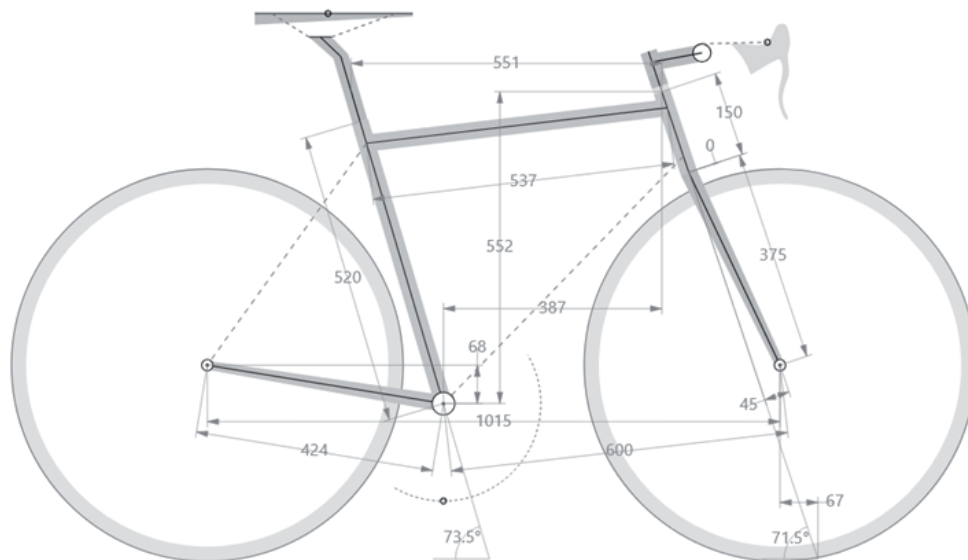

***Daccordi***  
Cycling Passion

**STRADIVA**

Guida alle taglie

# TAGLIA XS

	CM	INCHES
VERTICAL TUBE CENTRE-CENTRE	43	16.92
VERTICAL TUBE CENTRE-TOP	47	18.5
HORIZONTAL TUBE	50.6	19.92
VIRTUAL HORIZONTAL TUBE	51.8	20.39
STEERING TUBE	11	4.33
STACK	51	20.07
REACH	37.5	14.76
CHAIN STAY	42.2	16.61
WHEELBASE	99.6	39.21
CENTRE BB TO GROUND	27.9	10.98
FRONT CENTRE BASE	58.3	22.95
VERTICAL TUBE ANGLE	74.3°	74.3°
STEERING TUBE ANGLE	70.5°	70.5°
RAKE	4.5	1.77
STEERING TRAIL	7.4	2.91
ADVISABLE SADDLE BB-TOP SADDLE HEIGHT	59 - 68	23 - 27
ADVISABLE PERSON HEIGHT	155 - 167	5'08" - 5'48"

# TAGLIA S

	CM	INCHES
VERTICAL TUBE CENTRE-CENTRE	46	18.11
VERTICAL TUBE CENTRE-TOP	50	19.68
HORIZONTAL TUBE	52	20.47
VIRTUAL HORIZONTAL TUBE	53.1	20.9
STEERING TUBE	12.9	5.07
STACK	52.8	20.78
REACH	38	14.96
CHAIN STAY	42.2	16.61
WHEELBASE	100.7	39.64
CENTRE BB TO GROUND	27.9	10.98
FRONT CENTRE BASE	59.5	23.42
VERTICAL TUBE ANGLE	74°	74°
STEERING TUBE ANGLE	70.5°	70.5°
RAKE	4.5	1.77
STEERING TRAIL	7.4	2.91
ADVISABLE SADDLE BB-TOP SADDLE HEIGHT	64 - 72	25 - 28
ADVISABLE PERSON HEIGHT	163 - 172	5'34" - 5'64"

# TAGLIA M

	CM	INCHES
VERTICAL TUBE CENTRE-CENTRE	48	18.89
VERTICAL TUBE CENTRE-TOP	52	20.47
HORIZONTAL TUBE	53.7	21.14
VIRTUAL HORIZONTAL TUBE	55.1	21.69
STEERING TUBE	15	5.9
STACK	55.2	21.73
REACH	38.7	15.23
CHAIN STAY	42.4	16.69
WHEELBASE	101.5	39.96
CENTRE BB TO GROUND	27.9	10.98
FRONT CENTRE BASE	60	23.62
VERTICAL TUBE ANGLE	73.5°	73.5°
STEERING TUBE ANGLE	71.5°	71.5°
RAKE	4.5	1.77
STEERING TRAIL	6.7	2.63
ADVISABLE SADDLE BB-TOP SADDLE HEIGHT	68 - 76	26.8 - 30
ADVISABLE PERSON HEIGHT	168 - 178	5'51" - 5'84"