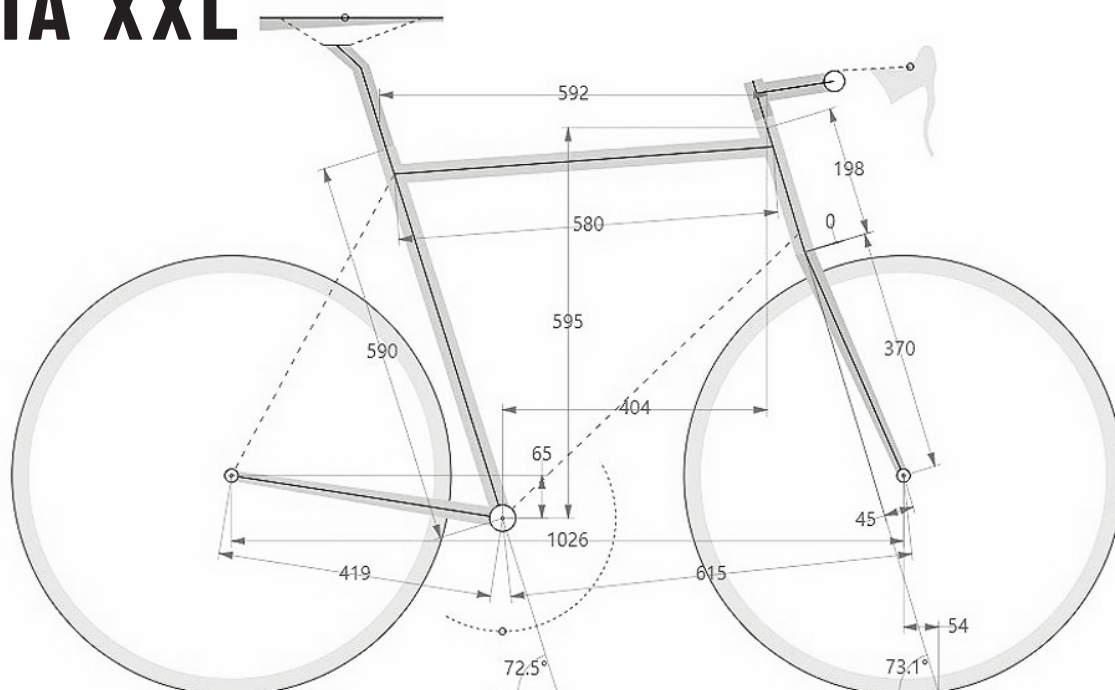

TAGLIA XXL

	CM	INCHES
VERTICAL TUBE CENTRE-CENTRE	55	21.65
VERTICAL TUBE CENTRE-TOP	59	23.22
HORIZONTAL TUBE	58	22.83
VIRTUAL HORIZONTAL TUBE	59.2	23.3
STEERING TUBE	19.8	7.79
STACK	59.5	23.42
REACH	40.4	15.9
TOP STEERING TUBE TO GROUND	86.5	34.05
TOP VERTICAL TUBE TO GROUND	83.3	32.79
CHAIN STAY	41.9	16.49
WHEELBASE	101.6	40
CENTRE BB TO GROUND	27	10.46
FRONT CENTRE BASE	61.5	24.21
VERTICAL TUBE ANGLE	72.5°	72.5°
STEERING TUBE ANGLE	73.1°	73.1°
RAKE	4.5	1.77
STEERING TRAIL	5.4	2.12
ADVISABLE SADDLE BB-TOP SADDLE HEIGHT	76 - 86	30 - 34
ADVISABLE PERSON HEIGHT	178 - 195	5'84" - 6'4"