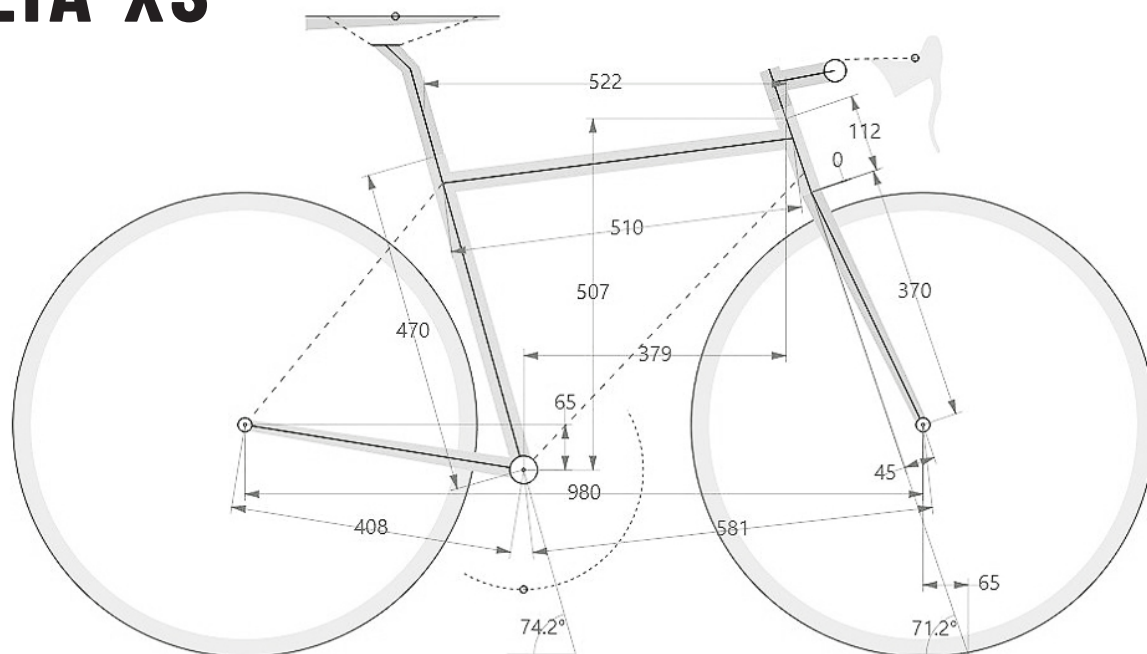

Daccordi
Cicling Passion

**P
U
R
O**

GUIDA
ALLE
TAGLIE

TAGLIA XS

	CM	INCHES
VERTICAL TUBE CENTRE-CENTRE	43	16.92
VERTICAL TUBE CENTRE-TOP	47	18.5
HORIZONTAL TUBE	51	20.07
VIRTUAL HORIZONTAL TUBE	52.2	20.55
STEERING TUBE	11.2	4.4
STACK	50.7	19.96
REACH	37.9	14.92
TOP STEERING TUBE TO GROUND	77.7	30.59
TOP VERTICAL TUBE TO GROUND	72.2	28.42
CHAIN STAY	40.8	16.06
WHEELBASE	98	38.58
CENTRE BB TO GROUND	27	10.62
FRONT CENTRE BASE	58.1	22.87
VERTICAL TUBE ANGLE	74.2°	74.2°
STEERING TUBE ANGLE	71.2°	71.2°
RAKE	4.5	1.77
STEERING TRAIL	6.5	2.55
ADVISABLE SADDLE BB-TOP SADDLE HEIGHT	62 - 72	24.4 - 28.4
ADVISABLE PERSON HEIGHT	159 - 169	5'2" - 5'55"

TAGLIA S

	CM	INCHES
VERTICAL TUBE CENTRE-CENTRE	46	18.11
VERTICAL TUBE CENTRE-TOP	50	19.68
HORIZONTAL TUBE	52.5	20.66
VIRTUAL HORIZONTAL TUBE	53.6	21.1
STEERING TUBE	12.3	4.84
STACK	51.8	20.39
REACH	38.7	15.23
TOP STEERING TUBE TO GROUND	78.8	31.02
TOP VERTICAL TUBE TO GROUND	75.1	29.56
CHAIN STAY	40.9	15.78
WHEELBASE	99	38.97
CENTRE BB TO GROUND	27	10.62
FRONT CENTRE BASE	59	23.22
VERTICAL TUBE ANGLE	74°	74°
STEERING TUBE ANGLE	71.5°	71.5°
RAKE	4.5	1.77
STEERING TRAIL	6.3	2.48
ADVISABLE SADDLE BB-TOP SADDLE HEIGHT	65 - 75	25.6 - 29.5
ADVISABLE PERSON HEIGHT	165 - 175	5'4" - 5'74"

TAGLIA M

	CM	INCHES
VERTICAL TUBE CENTRE-CENTRE	48	18.89
VERTICAL TUBE CENTRE-TOP	52	20.47
HORIZONTAL TUBE	53.9	21.22
VIRTUAL HORIZONTAL TUBE	55.1	21.69
STEERING TUBE	14.5	5.7
STACK	54.1	21.29
REACH	39	15.35
TOP STEERING TUBE TO GROUND	81.1	31.92
TOP VERTICAL TUBE TO GROUND	76.8	30.23
CHAIN STAY	41.1	16.18
WHEELBASE	99.8	39.29
CENTRE BB TO GROUND	27	10.62
FRONT CENTRE BASE	59.6	23.46
VERTICAL TUBE ANGLE	73.4°	73.4°
STEERING TUBE ANGLE	72°	72°
RAKE	4.5	1.77
STEERING TRAIL	6	2.36
ADVISABLE SADDLE BB-TOP SADDLE HEIGHT	68 - 78	26.7 - 30.7
ADVISABLE PERSON HEIGHT	168 - 178	5'5" - 5'84"