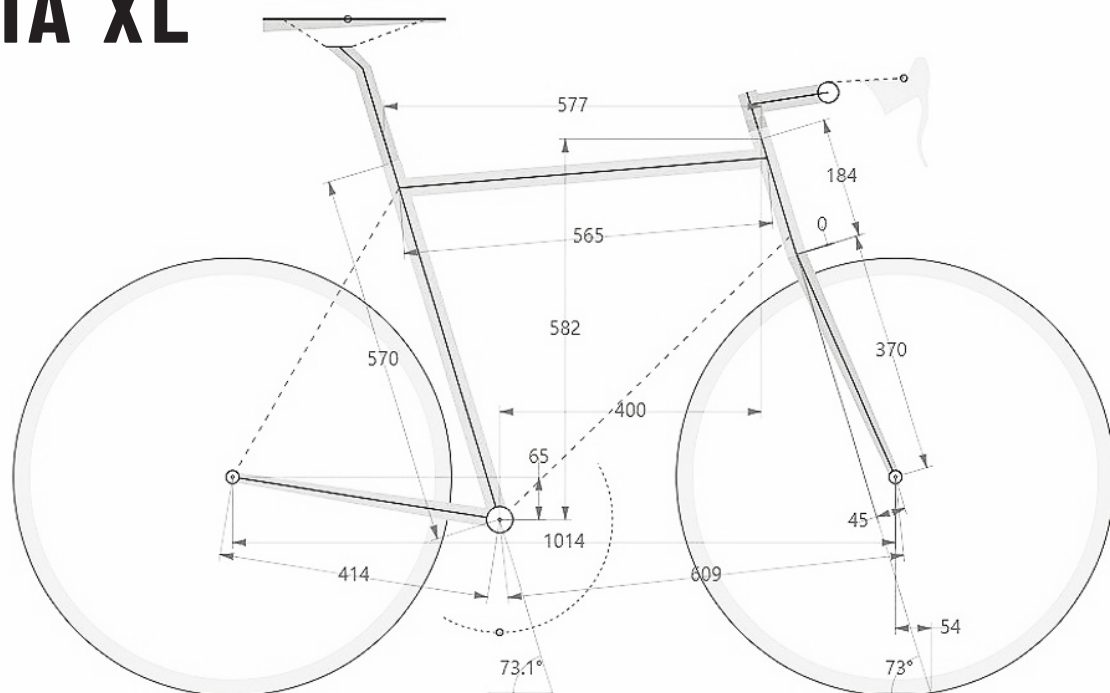

TAGLIA M

	CM	INCHES
VERTICAL TUBE CENTRE-CENTRE	48	18.89
VERTICAL TUBE CENTRE-TOP	52	20.47
HORIZONTAL TUBE	53.9	21.22
VIRTUAL HORIZONTAL TUBE	55.1	21.69
STEERING TUBE	14.5	5.7
STACK	54.1	21.29
REACH	39	15.35
TOP STEERING TUBE TO GROUND	81.1	31.92
TOP VERTICAL TUBE TO GROUND	76.8	30.23
CHAIN STAY	41.1	16.18
WHEELBASE	99.8	39.29
CENTRE BB TO GROUND	27	10.62
FRONT CENTRE BASE	59.6	23.46
VERTICAL TUBE ANGLE	73.4°	73.4°
STEERING TUBE ANGLE	72°	72°
RAKE	4.5	1.77
STEERING TRAIL	6	2.36
ADVISABLE SADDLE BB-TOP SADDLE HEIGHT	68 - 78	26.7 - 30.7
ADVISABLE PERSON HEIGHT	168 - 178	5'5" - 5'84"

TAGLIA L

	CM	INCHES
VERTICAL TUBE CENTRE-CENTRE	50	19.68
VERTICAL TUBE CENTRE-TOP	54	21.25
HORIZONTAL TUBE	55.5	21.85
VIRTUAL HORIZONTAL TUBE	56.8	22.36
STEERING TUBE	16	6.29
STACK	55.9	22
REACH	40	15.74
TOP STEERING TUBE TO GROUND	82.9	33.63
TOP VERTICAL TUBE TO GROUND	78.7	30.98
CHAIN STAY	41.3	16.25
WHEELBASE	100.6	39.6
CENTRE BB TO GROUND	27	10.64
FRONT CENTRE BASE	60.2	23.7
VERTICAL TUBE ANGLE	73.3°	73.3°
STEERING TUBE ANGLE	73°	73°
RAKE	4.5	1.77
STEERING TRAIL	5.4	2.12
ADVISABLE SADDLE BB-TOP SADDLE HEIGHT	70 - 80	27.5 - 31.5
ADVISABLE PERSON HEIGHT	171 - 181	5'6" - 5'94"

TAGLIA XL

	CM	INCHES
VERTICAL TUBE CENTRE-CENTRE	53	20.86
VERTICAL TUBE CENTRE-TOP	57	22.44
HORIZONTAL TUBE	56.5	22.24
VIRTUAL HORIZONTAL TUBE	57.7	22.71
STEERING TUBE	18.4	7.24
STACK	58.2	22.91
REACH	40	15.74
TOP STEERING TUBE TO GROUND	85.2	33.54
TOP VERTICAL TUBE TO GROUND	81.5	32.08
CHAIN STAY	41.4	16.29
WHEELBASE	99.9	39.33
CENTRE BB TO GROUND	27	10.64
FRONT CENTRE BASE	60.9	23.97
VERTICAL TUBE ANGLE	73.1°	73.1°
STEERING TUBE ANGLE	73°	73°
RAKE	4.5	1.77
STEERING TRAIL	5.4	2.12
ADVISABLE SADDLE BB-TOP SADDLE HEIGHT	73 - 83	28.7 - 32.7
ADVISABLE PERSON HEIGHT	175 - 185	5'74" - 6'07"