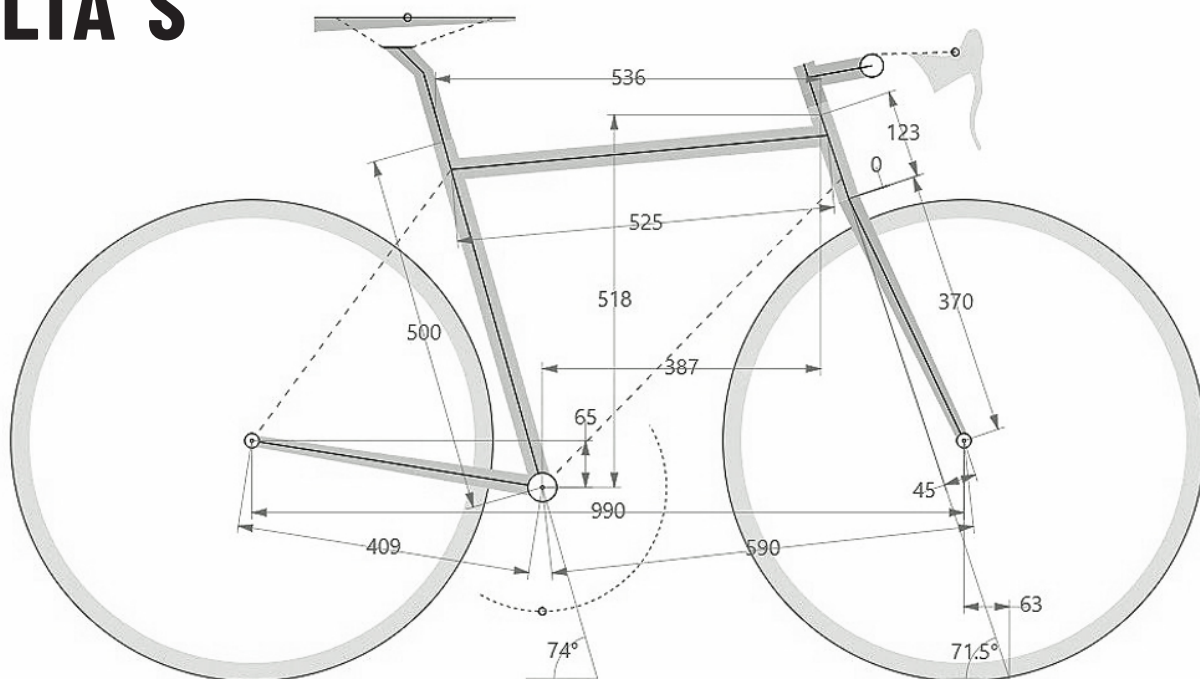

Daccordi
Cicling Passion

**P
U
R
O**

GUIDA
ALLE
TAGLIE

TAGLIA XS

	CM	INCHES
VERTICAL TUBE CENTRE-CENTRE	43	16.92
VERTICAL TUBE CENTRE-TOP	47	18.5
HORIZONTAL TUBE	51	20.07
VIRTUAL HORIZONTAL TUBE	52.2	20.55
STEERING TUBE	11.2	4.4
STACK	50.7	19.96
REACH	37.9	14.92
TOP STEERING TUBE TO GROUND	77.7	30.59
TOP VERTICAL TUBE TO GROUND	72.2	28.42
CHAIN STAY	40.8	16.06
WHEELBASE	98	38.58
CENTRE BB TO GROUND	27	10.62
FRONT CENTRE BASE	58.1	22.87
VERTICAL TUBE ANGLE	74.2°	74.2°
STEERING TUBE ANGLE	71.2°	71.2°
RAKE	4.5	1.77
STEERING TRAIL	6.5	2.55
ADVISABLE SADDLE BB-TOP SADDLE HEIGHT	62 - 72	24.4 - 28.4
ADVISABLE PERSON HEIGHT	159 - 169	5'2" - 5'55"

TAGLIA S

	CM	INCHES
VERTICAL TUBE CENTRE-CENTRE	46	18.11
VERTICAL TUBE CENTRE-TOP	50	19.68
HORIZONTAL TUBE	52.5	20.66
VIRTUAL HORIZONTAL TUBE	53.6	21.1
STEERING TUBE	12.3	4.84
STACK	51.8	20.39
REACH	38.7	15.23
TOP STEERING TUBE TO GROUND	78.8	31.02
TOP VERTICAL TUBE TO GROUND	75.1	29.56
CHAIN STAY	40.9	15.78
WHEELBASE	99	38.97
CENTRE BB TO GROUND	27	10.62
FRONT CENTRE BASE	59	23.22
VERTICAL TUBE ANGLE	74°	74°
STEERING TUBE ANGLE	71.5°	71.5°
RAKE	4.5	1.77
STEERING TRAIL	6.3	2.48
ADVISABLE SADDLE BB-TOP SADDLE HEIGHT	65 - 75	25.6 - 29.5
ADVISABLE PERSON HEIGHT	165 - 175	5'4" - 5'74"

TAGLIA M

	CM	INCHES
VERTICAL TUBE CENTRE-CENTRE	48	18.89
VERTICAL TUBE CENTRE-TOP	52	20.47
HORIZONTAL TUBE	53.9	21.22
VIRTUAL HORIZONTAL TUBE	55.1	21.69
STEERING TUBE	14.5	5.7
STACK	54.1	21.29
REACH	39	15.35
TOP STEERING TUBE TO GROUND	81.1	31.92
TOP VERTICAL TUBE TO GROUND	76.8	30.23
CHAIN STAY	41.1	16.18
WHEELBASE	99.8	39.29
CENTRE BB TO GROUND	27	10.62
FRONT CENTRE BASE	59.6	23.46
VERTICAL TUBE ANGLE	73.4°	73.4°
STEERING TUBE ANGLE	72°	72°
RAKE	4.5	1.77
STEERING TRAIL	6	2.36
ADVISABLE SADDLE BB-TOP SADDLE HEIGHT	68 - 78	26.7 - 30.7
ADVISABLE PERSON HEIGHT	168 - 178	5'5" - 5'84"