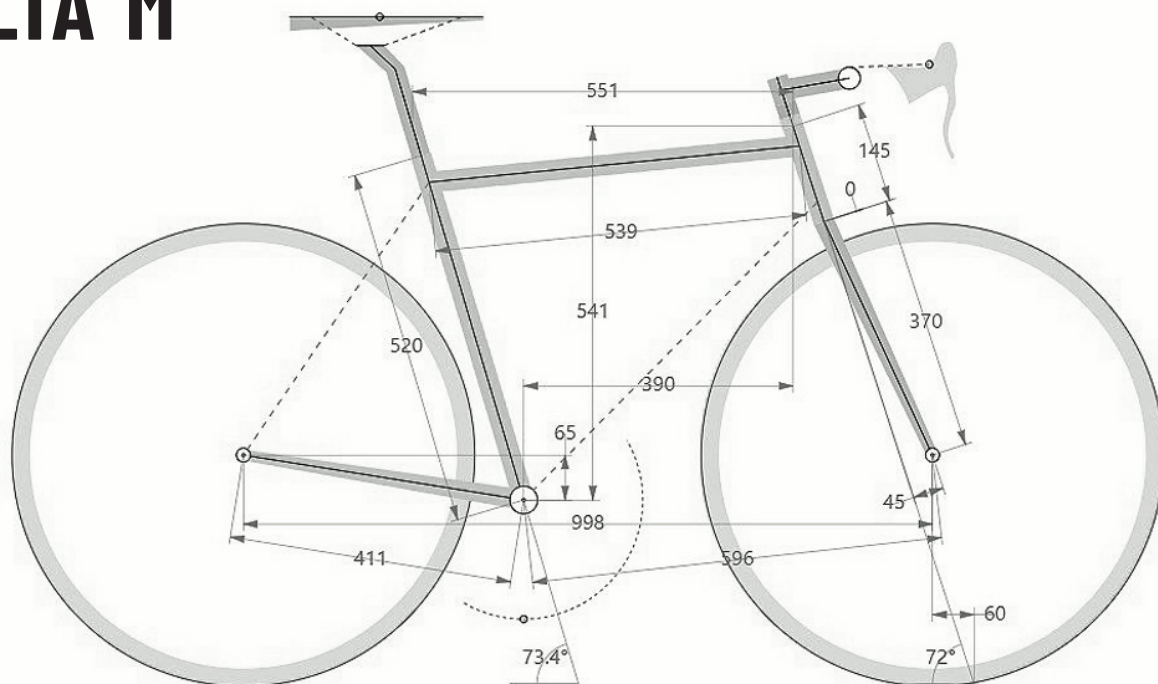

Daccordi
Cicling Passion

**P
U
R
O**

GUIDA
ALLE
TAGLIE

TAGLIA XS

	CM	INCHES
VERTICAL TUBE CENTRE-CENTRE	43	16.92
VERTICAL TUBE CENTRE-TOP	47	18.5
HORIZONTAL TUBE	51	20.07
VIRTUAL HORIZONTAL TUBE	52.2	20.55
STEERING TUBE	11.2	4.4
STACK	50.7	19.96
REACH	37.9	14.92
TOP STEERING TUBE TO GROUND	77.7	30.59
TOP VERTICAL TUBE TO GROUND	72.2	28.42
CHAIN STAY	40.8	16.06
WHEELBASE	98	38.58
CENTRE BB TO GROUND	27	10.62
FRONT CENTRE BASE	58.1	22.87
VERTICAL TUBE ANGLE	74.2°	74.2°
STEERING TUBE ANGLE	71.2°	71.2°
RAKE	4.5	1.77
STEERING TRAIL	6.5	2.55
ADVISABLE SADDLE BB-TOP SADDLE HEIGHT	62 - 72	24.4 - 28.4
ADVISABLE PERSON HEIGHT	159 - 169	5'2" - 5'55"

TAGLIA S

	CM	INCHES
VERTICAL TUBE CENTRE-CENTRE	46	18.11
VERTICAL TUBE CENTRE-TOP	50	19.68
HORIZONTAL TUBE	52.5	20.66
VIRTUAL HORIZONTAL TUBE	53.6	21.1
STEERING TUBE	12.3	4.84
STACK	51.8	20.39
REACH	38.7	15.23
TOP STEERING TUBE TO GROUND	78.8	31.02
TOP VERTICAL TUBE TO GROUND	75.1	29.56
CHAIN STAY	40.9	15.78
WHEELBASE	99	38.97
CENTRE BB TO GROUND	27	10.62
FRONT CENTRE BASE	59	23.22
VERTICAL TUBE ANGLE	74°	74°
STEERING TUBE ANGLE	71.5°	71.5°
RAKE	4.5	1.77
STEERING TRAIL	6.3	2.48
ADVISABLE SADDLE BB-TOP SADDLE HEIGHT	65 - 75	25.6 - 29.5
ADVISABLE PERSON HEIGHT	165 - 175	5'4" - 5'74"

TAGLIA M

	CM	INCHES
VERTICAL TUBE CENTRE-CENTRE	48	18.89
VERTICAL TUBE CENTRE-TOP	52	20.47
HORIZONTAL TUBE	53.9	21.22
VIRTUAL HORIZONTAL TUBE	55.1	21.69
STEERING TUBE	14.5	5.7
STACK	54.1	21.29
REACH	39	15.35
TOP STEERING TUBE TO GROUND	81.1	31.92
TOP VERTICAL TUBE TO GROUND	76.8	30.23
CHAIN STAY	41.1	16.18
WHEELBASE	99.8	39.29
CENTRE BB TO GROUND	27	10.62
FRONT CENTRE BASE	59.6	23.46
VERTICAL TUBE ANGLE	73.4°	73.4°
STEERING TUBE ANGLE	72°	72°
RAKE	4.5	1.77
STEERING TRAIL	6	2.36
ADVISABLE SADDLE BB-TOP SADDLE HEIGHT	68 - 78	26.7 - 30.7
ADVISABLE PERSON HEIGHT	168 - 178	5'5" - 5'84"