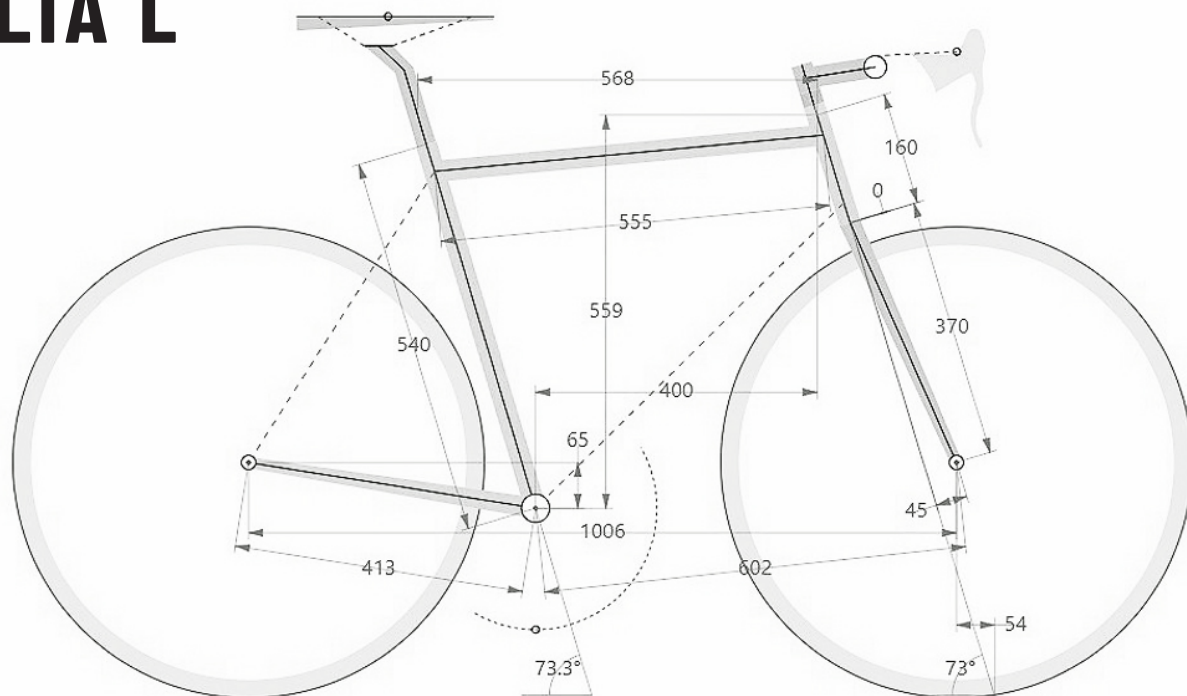

TAGLIA L

	CM	INCHES
VERTICAL TUBE CENTRE-CENTRE	50	19.68
VERTICAL TUBE CENTRE-TOP	54	21.25
HORIZONTAL TUBE	55.5	21.85
VIRTUAL HORIZONTAL TUBE	56.8	22.36
STEERING TUBE	16	6.29
STACK	55.9	22
REACH	40	15.74
TOP STEERING TUBE TO GROUND	82.9	33.63
TOP VERTICAL TUBE TO GROUND	78.7	30.98
CHAIN STAY	41.3	16.25
WHEELBASE	100.6	39.6
CENTRE BB TO GROUND	27	10.64
FRONT CENTRE BASE	60.2	23.7
VERTICAL TUBE ANGLE	73.3°	73.3°
STEERING TUBE ANGLE	73°	73°
RAKE	4.5	1.77
STEERING TRAIL	5.4	2.12
ADVISABLE SADDLE BB-TOP SADDLE HEIGHT	70 - 80	27.5 - 31.5
ADVISABLE PERSON HEIGHT	171 - 181	5'6" - 5'94"