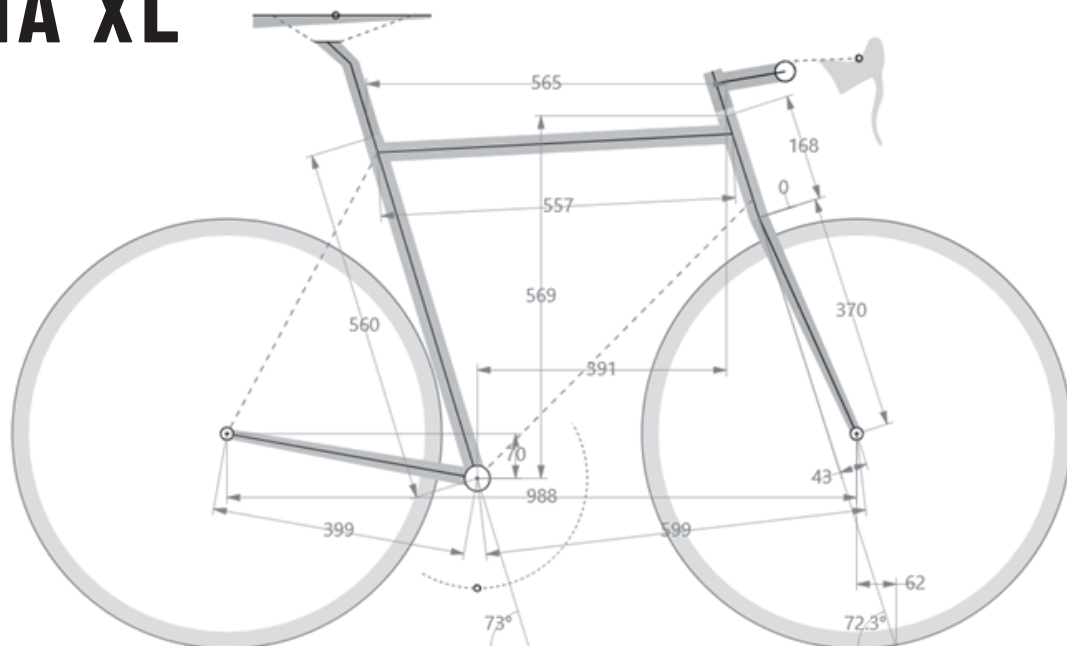

# TAGLIA M

	CM	INCHES
VERTICAL TUBE CENTRE-CENTRE	49.5	19.49
VERTICAL TUBE CENTRE-TOP	52	20.47
HORIZONTAL TUBE	52.6	20.7
VIRTUAL HORIZONTAL TUBE	53.5	21.06
STEERING TUBE	14.2	5.59
STACK	54.4	21.42
REACH	37.9	14.92
CHAIN STAY	39.7	15.63
WHEELBASE	96.9	38.15
CENTRE BB TO GROUND	27	10.63
FRONT CENTRE BASE	58.2	22.91
VERTICAL TUBE ANGLE	74°	74°
STEERING TUBE ANGLE	72°	72°
RAKE	4.3	1.69
STEERING TRAIL	6.4	2.52
ADVISABLE SADDLE BB-TOP SADDLE HEIGHT	67 - 74	26.4 - 29
ADVISABLE PERSON HEIGHT	167 - 177	5'48" - 5'80"

# TAGLIA L

	CM	INCHES
VERTICAL TUBE CENTRE-CENTRE	51.5	20.27
VERTICAL TUBE CENTRE-TOP	54	21.26
HORIZONTAL TUBE	53.8	21.18
VIRTUAL HORIZONTAL TUBE	54.6	21.5
STEERING TUBE	15.3	6.02
STACK	55.4	21.81
REACH	38.2	15.04
CHAIN STAY	39.9	15.71
WHEELBASE	97.7	38.46
CENTRE BB TO GROUND	27	10.63
FRONT CENTRE BASE	58.9	23.19
VERTICAL TUBE ANGLE	73.5°	73.5°
STEERING TUBE ANGLE	72°	72°
RAKE	4.3	1.69
STEERING TRAIL	6.4	2.52
ADVISABLE SADDLE BB-TOP SADDLE HEIGHT	69 - 77	27.1 - 30.3
ADVISABLE PERSON HEIGHT	170 - 180	5'57" - 5'90"

# TAGLIA XL

	CM	INCHES
VERTICAL TUBE CENTRE-CENTRE	53.5	21.06
VERTICAL TUBE CENTRE-TOP	56	22.05
HORIZONTAL TUBE	55.7	21.93
VIRTUAL HORIZONTAL TUBE	56.5	22.24
STEERING TUBE	16.8	6.61
STACK	56.9	22.4
REACH	39.1	15.39
CHAIN STAY	39.9	15.7
WHEELBASE	98.8	39.9
CENTRE BB TO GROUND	27	10.63
FRONT CENTRE BASE	59.9	23.58
VERTICAL TUBE ANGLE	73°	73°
STEERING TUBE ANGLE	72.3°	72.3°
RAKE	4.3	1.69
STEERING TRAIL	6.2	2.44
ADVISABLE SADDLE BB-TOP SADDLE HEIGHT	72 - 81	28.3 - 31.9
ADVISABLE PERSON HEIGHT	173 - 182	5'67" - 5'97"