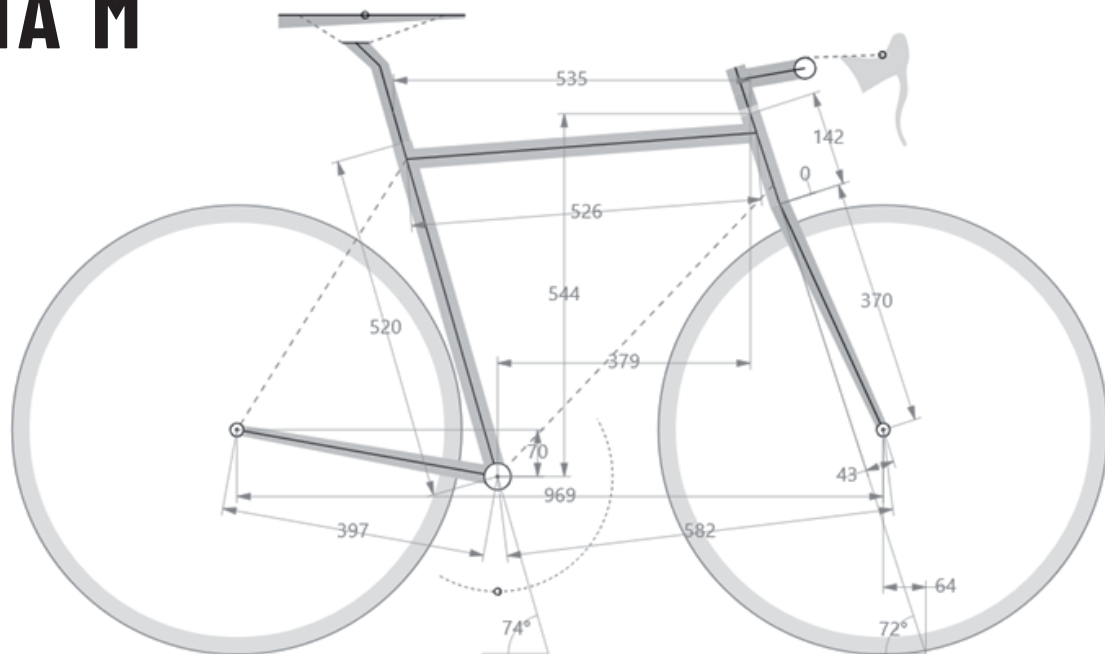

# TAGLIA XS

	CM	INCHES
VERTICAL TUBE CENTRE-CENTRE	42.5	16.73
VERTICAL TUBE CENTRE-TOP	45	17.72
HORIZONTAL TUBE	49.6	19.53
VIRTUAL HORIZONTAL TUBE	51	20.08
STEERING TUBE	12.3	4.84
STACK	52	20.47
REACH	36.6	14.41
CHAIN STAY	39.7	15.63
WHEELBASE	96.2	39.87
CENTRE BB TO GROUND	27	10.63
FRONT CENTRE BASE	57.5	22.64
VERTICAL TUBE ANGLE	74.5°	74.5°
STEERING TUBE ANGLE	70.5°	70.5°
RAKE	4.3	1.69
STEERING TRAIL	7.3	2.87
ADVISABLE SADDLE BB-TOP SADDLE HEIGHT	58 - 67	22.8 - 26.4
ADVISABLE PERSON HEIGHT	150 - 166	4'92" - 5'45"

# TAGLIA S

	CM	INCHES
VERTICAL TUBE CENTRE-CENTRE	46.5	18.3
VERTICAL TUBE CENTRE-TOP	49	19.29
HORIZONTAL TUBE	50.6	19.92
VIRTUAL HORIZONTAL TUBE	51.9	20.43
STEERING TUBE	14.3	5.63
STACK	54.1	21.3
REACH	36.4	14.33
CHAIN STAY	39.7	16.63
WHEELBASE	96.2	37.87
CENTRE BB TO GROUND	27	10.63
FRONT CENTRE BASE	57.6	22.68
VERTICAL TUBE ANGLE	74°	74°
STEERING TUBE ANGLE	71°	71°
RAKE	4.3	1.69
STEERING TRAIL	7	2.76
ADVISABLE SADDLE BB-TOP SADDLE HEIGHT	65 - 71	25.5 - 28
ADVISABLE PERSON HEIGHT	162 - 171	5'31" - 5'61"

# TAGLIA M

	CM	INCHES
VERTICAL TUBE CENTRE-CENTRE	49.5	19.49
VERTICAL TUBE CENTRE-TOP	52	20.47
HORIZONTAL TUBE	52.6	20.7
VIRTUAL HORIZONTAL TUBE	53.5	21.06
STEERING TUBE	14.2	5.59
STACK	54.4	21.42
REACH	37.9	14.92
CHAIN STAY	39.7	15.63
WHEELBASE	96.9	38.15
CENTRE BB TO GROUND	27	10.63
FRONT CENTRE BASE	58.2	22.91
VERTICAL TUBE ANGLE	74°	74°
STEERING TUBE ANGLE	72°	72°
RAKE	4.3	1.69
STEERING TRAIL	6.4	2.52
ADVISABLE SADDLE BB-TOP SADDLE HEIGHT	67 - 74	26.4 - 29
ADVISABLE PERSON HEIGHT	167 - 177	5'48" - 5'80"