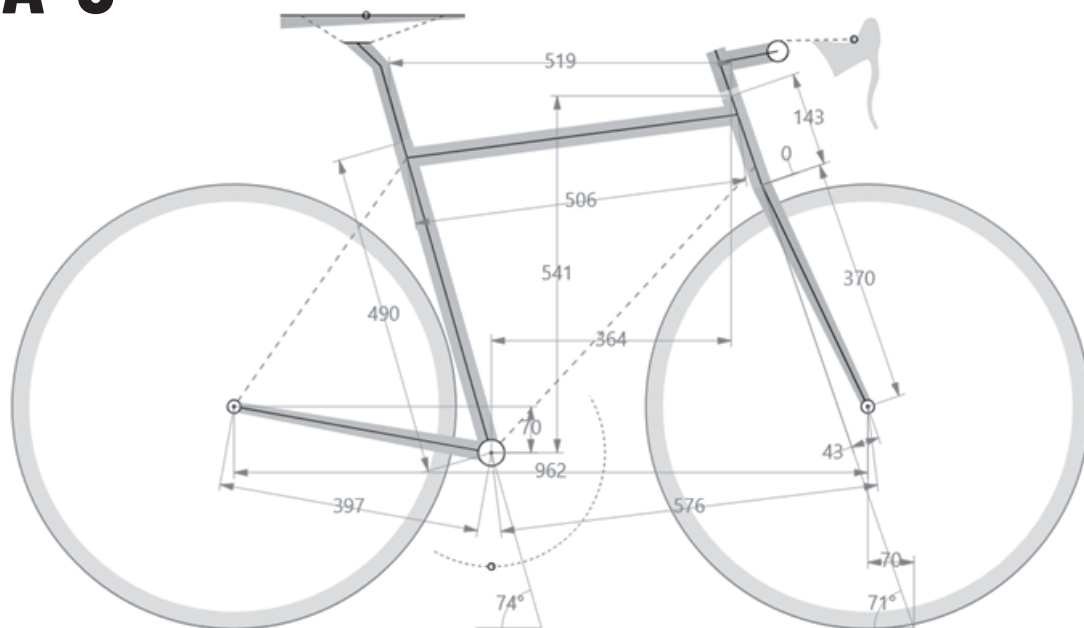

***Daccordi***  
Cycling Passion

**Libero**

Guida alle taglie

# TAGLIA XS

	CM	INCHES
VERTICAL TUBE CENTRE-CENTRE	42.5	16.73
VERTICAL TUBE CENTRE-TOP	45	17.72
HORIZONTAL TUBE	49.6	19.53
VIRTUAL HORIZONTAL TUBE	51	20.08
STEERING TUBE	12.3	4.84
STACK	52	20.47
REACH	36.6	14.41
CHAIN STAY	39.7	15.63
WHEELBASE	96.2	39.87
CENTRE BB TO GROUND	27	10.63
FRONT CENTRE BASE	57.5	22.64
VERTICAL TUBE ANGLE	74.5°	74.5°
STEERING TUBE ANGLE	70.5°	70.5°
RAKE	4.3	1.69
STEERING TRAIL	7.3	2.87
ADVISABLE SADDLE BB-TOP SADDLE HEIGHT	58 - 67	22.8 - 26.4
ADVISABLE PERSON HEIGHT	150 - 166	4'92" - 5'45"

# TAGLIA S

	CM	INCHES
VERTICAL TUBE CENTRE-CENTRE	46.5	18.3
VERTICAL TUBE CENTRE-TOP	49	19.29
HORIZONTAL TUBE	50.6	19.92
VIRTUAL HORIZONTAL TUBE	51.9	20.43
STEERING TUBE	14.3	5.63
STACK	54.1	21.3
REACH	36.4	14.33
CHAIN STAY	39.7	16.63
WHEELBASE	96.2	37.87
CENTRE BB TO GROUND	27	10.63
FRONT CENTRE BASE	57.6	22.68
VERTICAL TUBE ANGLE	74°	74°
STEERING TUBE ANGLE	71°	71°
RAKE	4.3	1.69
STEERING TRAIL	7	2.76
ADVISABLE SADDLE BB-TOP SADDLE HEIGHT	65 - 71	25.5 - 28
ADVISABLE PERSON HEIGHT	162 - 171	5'31" - 5'61"

# TAGLIA M

	CM	INCHES
VERTICAL TUBE CENTRE-CENTRE	49.5	19.49
VERTICAL TUBE CENTRE-TOP	52	20.47
HORIZONTAL TUBE	52.6	20.7
VIRTUAL HORIZONTAL TUBE	53.5	21.06
STEERING TUBE	14.2	5.59
STACK	54.4	21.42
REACH	37.9	14.92
CHAIN STAY	39.7	15.63
WHEELBASE	96.9	38.15
CENTRE BB TO GROUND	27	10.63
FRONT CENTRE BASE	58.2	22.91
VERTICAL TUBE ANGLE	74°	74°
STEERING TUBE ANGLE	72°	72°
RAKE	4.3	1.69
STEERING TRAIL	6.4	2.52
ADVISABLE SADDLE BB-TOP SADDLE HEIGHT	67 - 74	26.4 - 29
ADVISABLE PERSON HEIGHT	167 - 177	5'48" - 5'80"