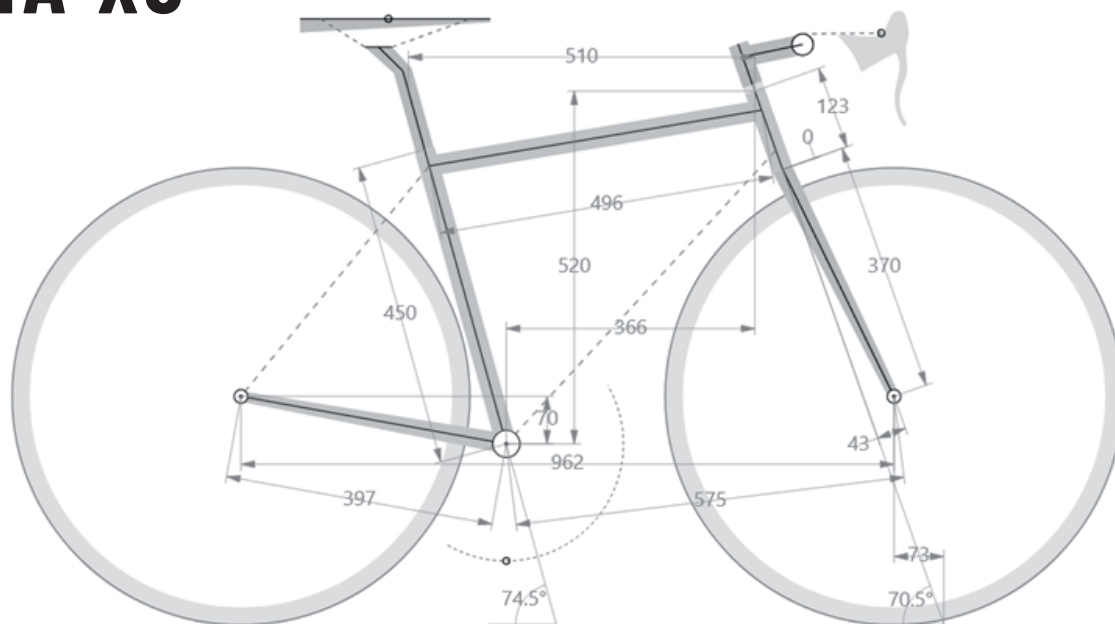

***Daccordi***  
Cycling Passion

**Libero**

Guida alle taglie

# TAGLIA XS

	CM	INCHES
VERTICAL TUBE CENTRE-CENTRE	42.5	16.73
VERTICAL TUBE CENTRE-TOP	45	17.72
HORIZONTAL TUBE	49.6	19.53
VIRTUAL HORIZONTAL TUBE	51	20.08
STEERING TUBE	12.3	4.84
STACK	52	20.47
REACH	36.6	14.41
CHAIN STAY	39.7	15.63
WHEELBASE	96.2	39.87
CENTRE BB TO GROUND	27	10.63
FRONT CENTRE BASE	57.5	22.64
VERTICAL TUBE ANGLE	74.5°	74.5°
STEERING TUBE ANGLE	70.5°	70.5°
RAKE	4.3	1.69
STEERING TRAIL	7.3	2.87
ADVISABLE SADDLE BB-TOP SADDLE HEIGHT	58 - 67	22.8 - 26.4
ADVISABLE PERSON HEIGHT	150 - 166	4'92" - 5'45"

# TAGLIA S

	CM	INCHES
VERTICAL TUBE CENTRE-CENTRE	46.5	18.3
VERTICAL TUBE CENTRE-TOP	49	19.29
HORIZONTAL TUBE	50.6	19.92
VIRTUAL HORIZONTAL TUBE	51.9	20.43
STEERING TUBE	14.3	5.63
STACK	54.1	21.3
REACH	36.4	14.33
CHAIN STAY	39.7	16.63
WHEELBASE	96.2	37.87
CENTRE BB TO GROUND	27	10.63
FRONT CENTRE BASE	57.6	22.68
VERTICAL TUBE ANGLE	74°	74°
STEERING TUBE ANGLE	71°	71°
RAKE	4.3	1.69
STEERING TRAIL	7	2.76
ADVISABLE SADDLE BB-TOP SADDLE HEIGHT	65 - 71	25.5 - 28
ADVISABLE PERSON HEIGHT	162 - 171	5'31" - 5'61"

# TAGLIA M

	CM	INCHES
VERTICAL TUBE CENTRE-CENTRE	49.5	19.49
VERTICAL TUBE CENTRE-TOP	52	20.47
HORIZONTAL TUBE	52.6	20.7
VIRTUAL HORIZONTAL TUBE	53.5	21.06
STEERING TUBE	14.2	5.59
STACK	54.4	21.42
REACH	37.9	14.92
CHAIN STAY	39.7	15.63
WHEELBASE	96.9	38.15
CENTRE BB TO GROUND	27	10.63
FRONT CENTRE BASE	58.2	22.91
VERTICAL TUBE ANGLE	74°	74°
STEERING TUBE ANGLE	72°	72°
RAKE	4.3	1.69
STEERING TRAIL	6.4	2.52
ADVISABLE SADDLE BB-TOP SADDLE HEIGHT	67 - 74	26.4 - 29
ADVISABLE PERSON HEIGHT	167 - 177	5'48" - 5'80"