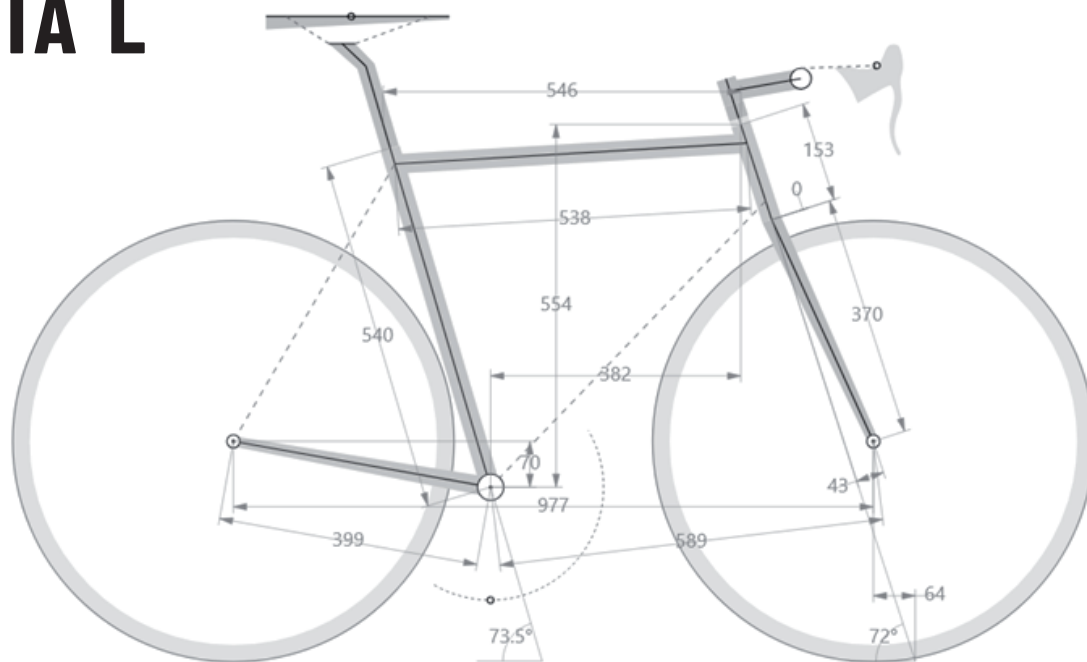

TAGLIA L

	CM	INCHES
VERTICAL TUBE CENTRE-CENTRE	51.5	20.27
VERTICAL TUBE CENTRE-TOP	54	21.26
HORIZONTAL TUBE	53.8	21.18
VIRTUAL HORIZONTAL TUBE	54.6	21.5
STEERING TUBE	15.3	6.02
STACK	55.4	21.81
REACH	38.2	15.04
CHAIN STAY	39.9	15.71
WHEELBASE	97.7	38.46
CENTRE BB TO GROUND	27	10.63
FRONT CENTRE BASE	58.9	23.19
VERTICAL TUBE ANGLE	73.5°	73.5°
STEERING TUBE ANGLE	72°	72°
RAKE	4.3	1.69
STEERING TRAIL	6.4	2.52
ADVISABLE SADDLE BB-TOP SADDLE HEIGHT	69 - 77	27.1 - 30.3
ADVISABLE PERSON HEIGHT	170 - 180	5'57" - 5'90"